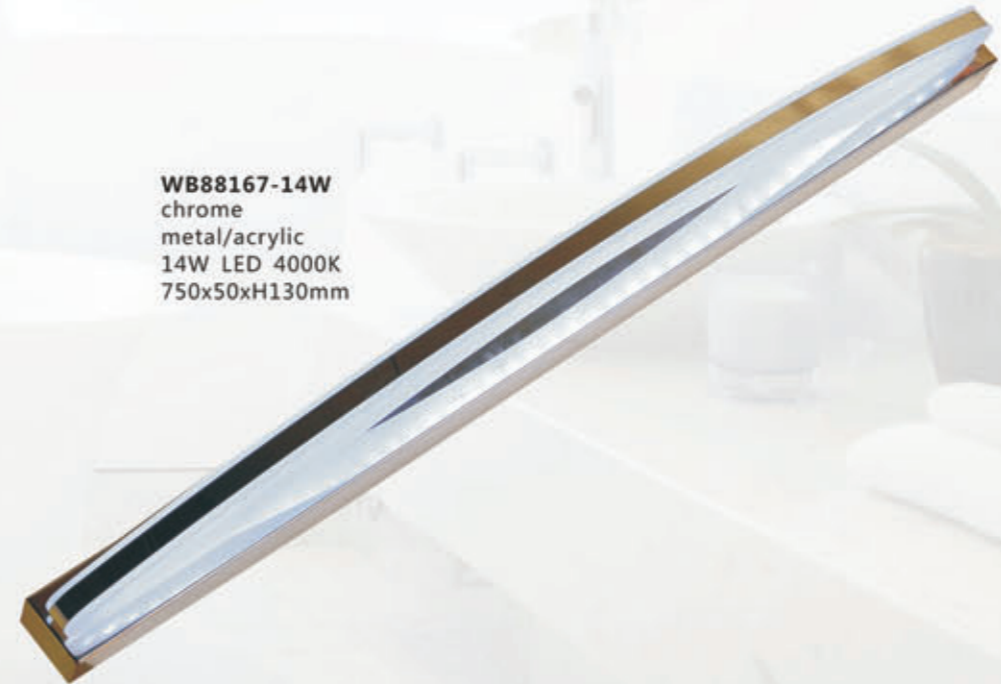

WB88305-10W
chrome
metal /acrylic
10W LED 4000K
570xH60mm
IP44

WB88167-7W
chrome
metal /acrylic
7W LED 4000K
600x50xH115mm

WB6078-9W
chrome
metal/acrylic
48x0.2W LED 4000K
580xH60mm

WB88167-14W
chrome
metal/acrylic
14W LED 4000K
750x50xH130mm