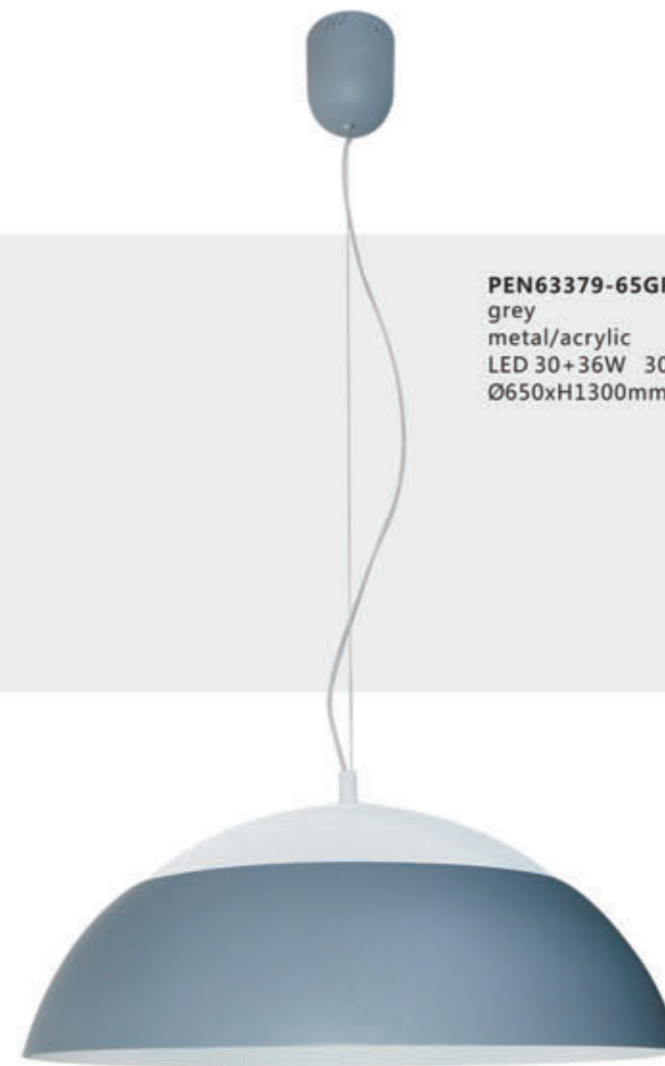

PEN63379-65GR
grey
metal/acrylic
LED 30+36W 3000K/4500k/6000k
Ø650xH1300mm