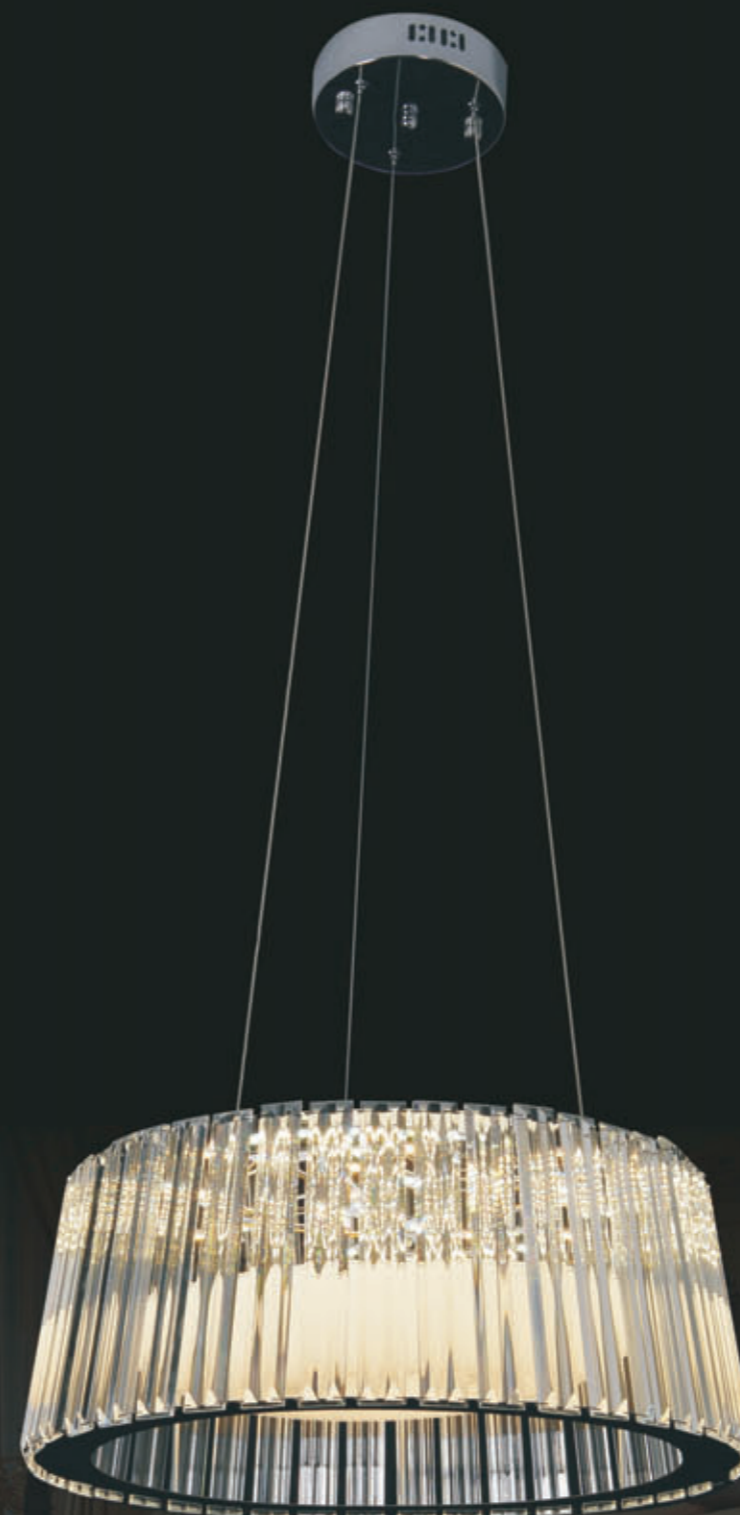

PEN88852-45
chrome/clear
metal/crystal
Max. 40W E14x6
Ø450xH1500mm

PEN88669-40
chrome/clear
metal/crystal
Max. 40W E14x3
Ø400xH1500mm

PEN88959-40
chrome/clear
metal/crystal/glass
Max. 18W LED 3000K
Ø400xH1500mm

PEN88959-50
chrome/clear
metal/crystal/glass
Max. 24W LED 3000K
Ø500xH1500mm

PEN88960-50
chrome/clear
metal/glass
Max. 24W LED 3000K
Ø500xH1500mm

PEN88960-40
chrome/clear
metal/glass
Max. 18W LED 3000K
Ø400xH1500mm