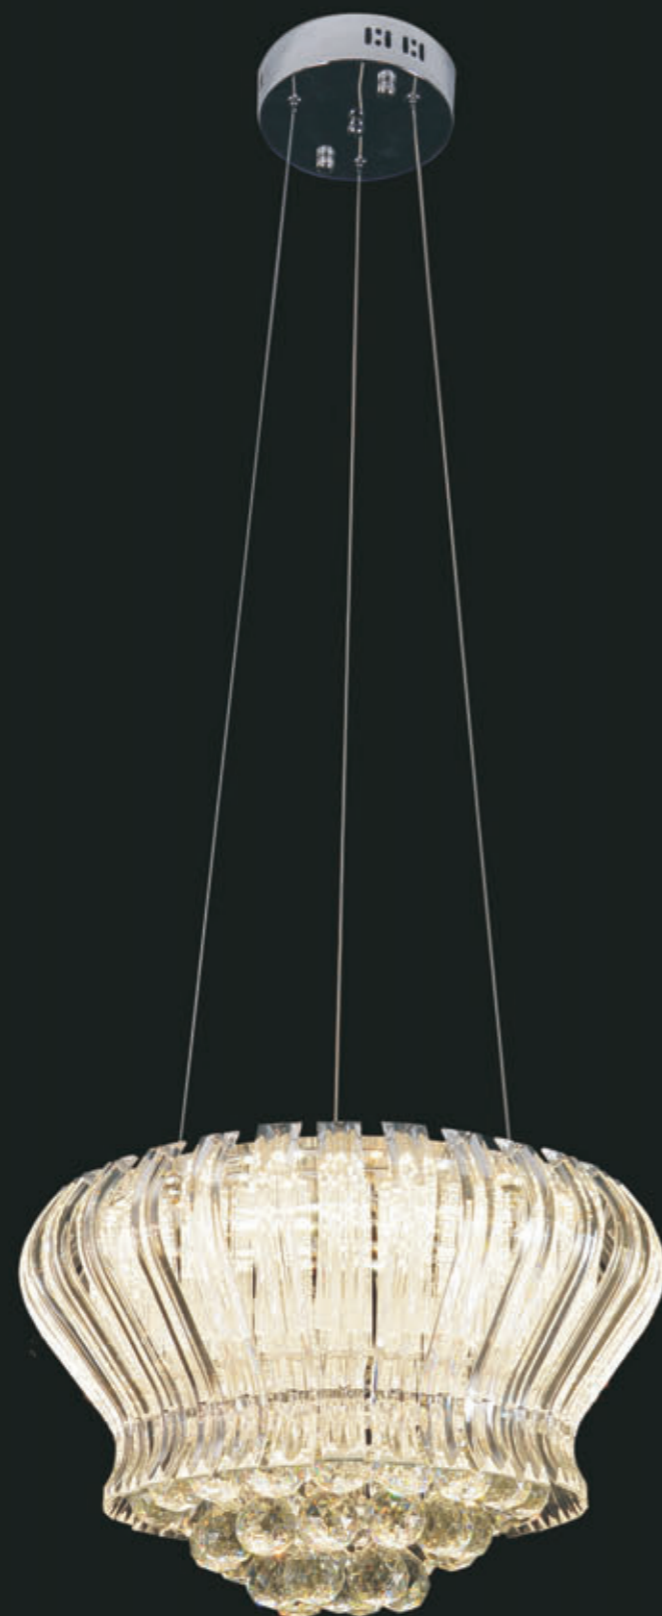

PEN88171-52CH
chrome/clear
metal/crystal
Max. 40W E14x4
Ø520xH1500mm

PEN88171-52GD
golden/clear
metal/crystal
Max. 40W E14x4
Ø520xH1500mm

PEN88853-45
chrome/clear
metal/crystal
Max. 40W E14x8
Ø450xH1500mm

PEN88852-45
chrome/clear
metal/crystal
Max. 40W E14x6
Ø450xH1500mm

PEN88669-40
chrome/clear
metal/crystal
Max. 40W E14x3
Ø400xH1500mm

PEN88959-40
chrome/clear
metal/crystal/glass
Max. 18W LED 3000K
Ø400xH1500mm

PEN88959-50
chrome/clear
metal/crystal/glass
Max. 24W LED 3000K
Ø500xH1500mm

PEN88960-50
chrome/clear
metal/glass
Max. 24W LED 3000K
Ø500xH1500mm

PEN88960-40
chrome/clear
metal/glass
Max. 18W LED 3000K
Ø400xH1500mm