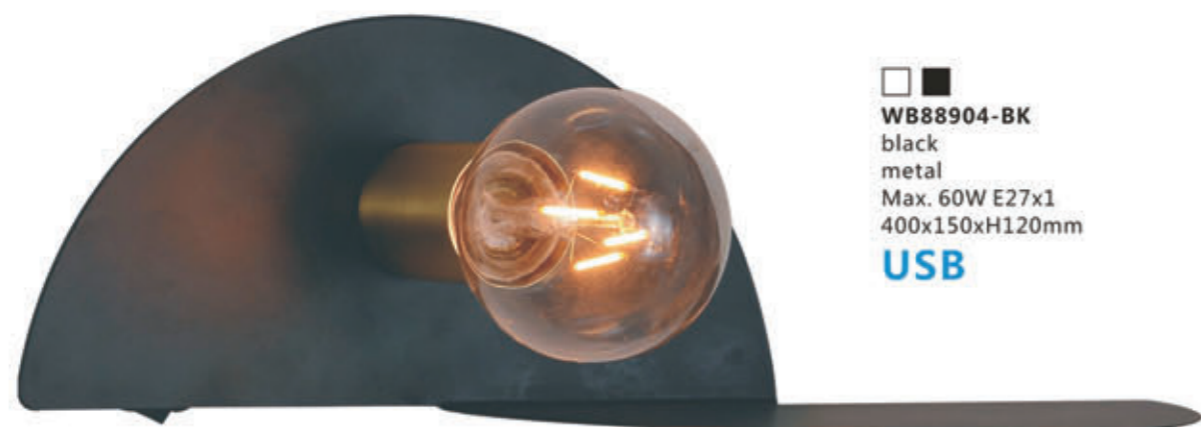

WB041/CH
chrome
metal
1W LED 3000K
58x78xH350mm

WB88779-BK
black
metal
3W LED 3000K
530x100xH30mm

WB88779-WH
white
metal
3W LED 3000K
530x100xH30mm

WB88928-BK
black
metal
3W LED 3000K
100xH400mm

WB88928-WH
white
metal
3W LED 3000K
100xH400mm