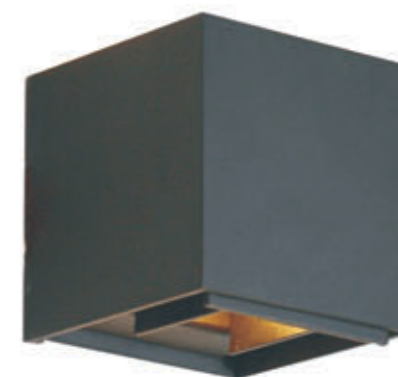

WB88274-BK
black
metal /acrylic
Max.7W LED 4000K
100x100xH100mm