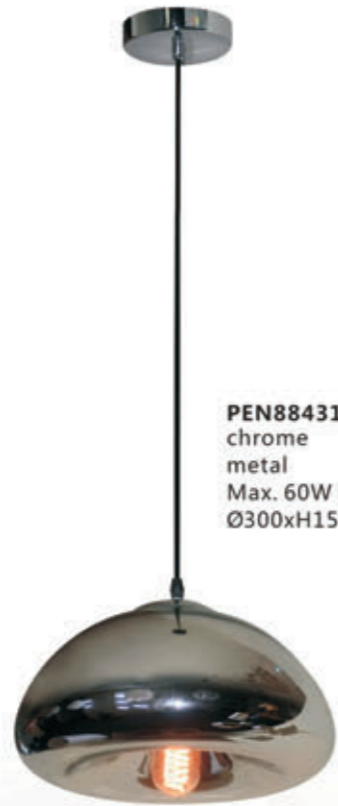

PEN88431-CP
copper
metal
Max. 60W E27x1
Ø300xH1500mm

PEN88431-CO
chrome
metal
Max. 60W E27x1
Ø300xH1500mm