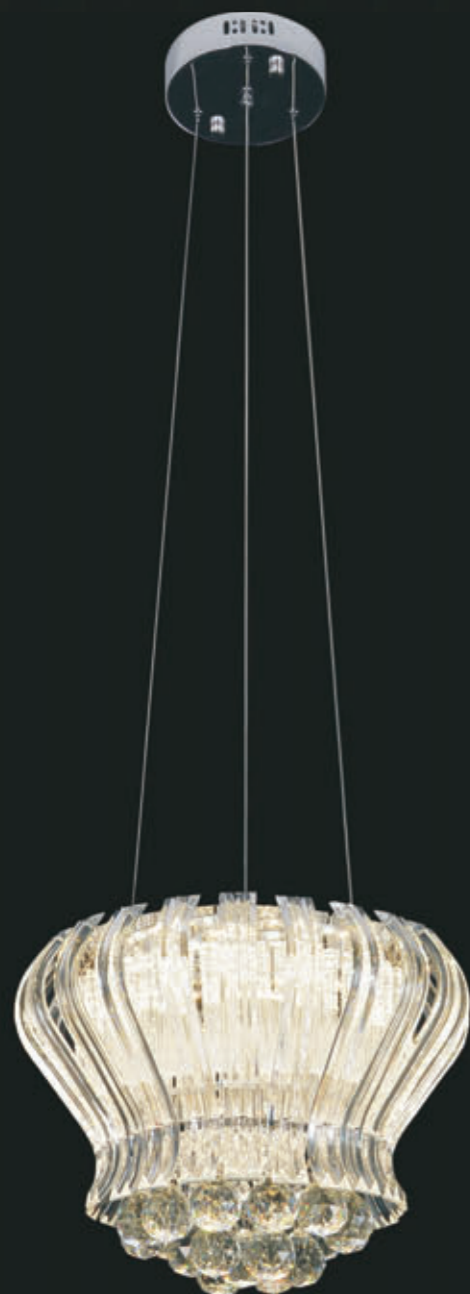

PEN88171-52CH
chrome/clear
metal/crystal
Max. 40W E14x4
Ø520xH1500mm

PEN88171-52GD
golden/clear
metal/crystal
Max. 40W E14x4
Ø520xH1500mm

PEN88853-45
chrome/clear
metal/crystal
Max. 40W E14x8
Ø450xH1500mm

PEN88852-45
chrome/clear
metal/crystal
Max. 40W E14x6
Ø450xH1500mm

PEN88669-40
chrome/clear
metal/crystal
Max. 40W E14x3
Ø400xH1500mm

PEN88959-40
chrome/clear
metal/crystal/glass
Max. 18W LED 3000K
Ø400xH1500mm

PEN88959-50
chrome/clear
metal/crystal/glass
Max. 24W LED 3000K
Ø500xH1500mm

PEN88960-50
chrome/clear
metal/glass
Max. 24W LED 3000K
Ø500xH1500mm

PEN88960-40
chrome/clear
metal/glass
Max. 18W LED 3000K
Ø400xH1500mm