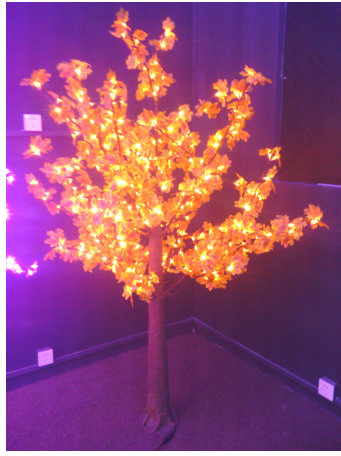

3D motif

We just do what you want

Play Light program

▶ E27 Play Light

Just do the best play light

Play Light program

- Molded Play Light **It is not the best, but the color is the best**

Tree / Flower program

Tree lights

Let we light up your city in the night

Tree / Flower program

Flower lights

Let the flowers light up your world

Net light program

Various Net light

To use the limited budget to get the best work