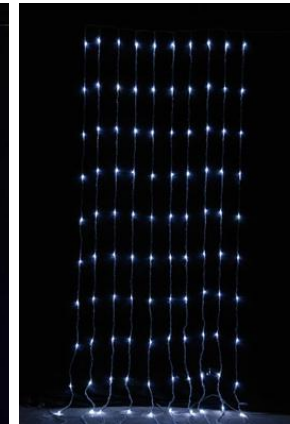

Win Win

Lighting

Decoration Lighting program

Decoration Lighting program

- LED Light String program
- Motif program
- Play Light program
- Tree /Flower program
- Net light program
- City lighting decoration program

Light String program

Curtain Light Strings

IP55 connection

Light String program

Light string with caps

Various caps available

Light String program

Sealed LED Strings