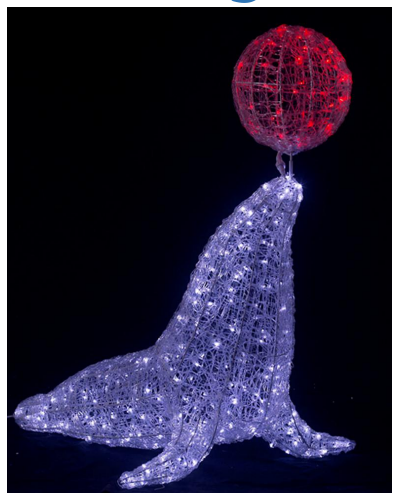

Well connection with real color

Light String program

► Fairy Light Stringss

Good material get the best lights

Motif program

2D Motif

You give us the idea and we offer you a great Motif

Motif program

3D motif

We just do what you want

Play Light program

▶ E27 Play Light

Just do the best play light

Play Light program

- Molded Play Light **It is not the best, but the color is the best**

Tree / Flower program