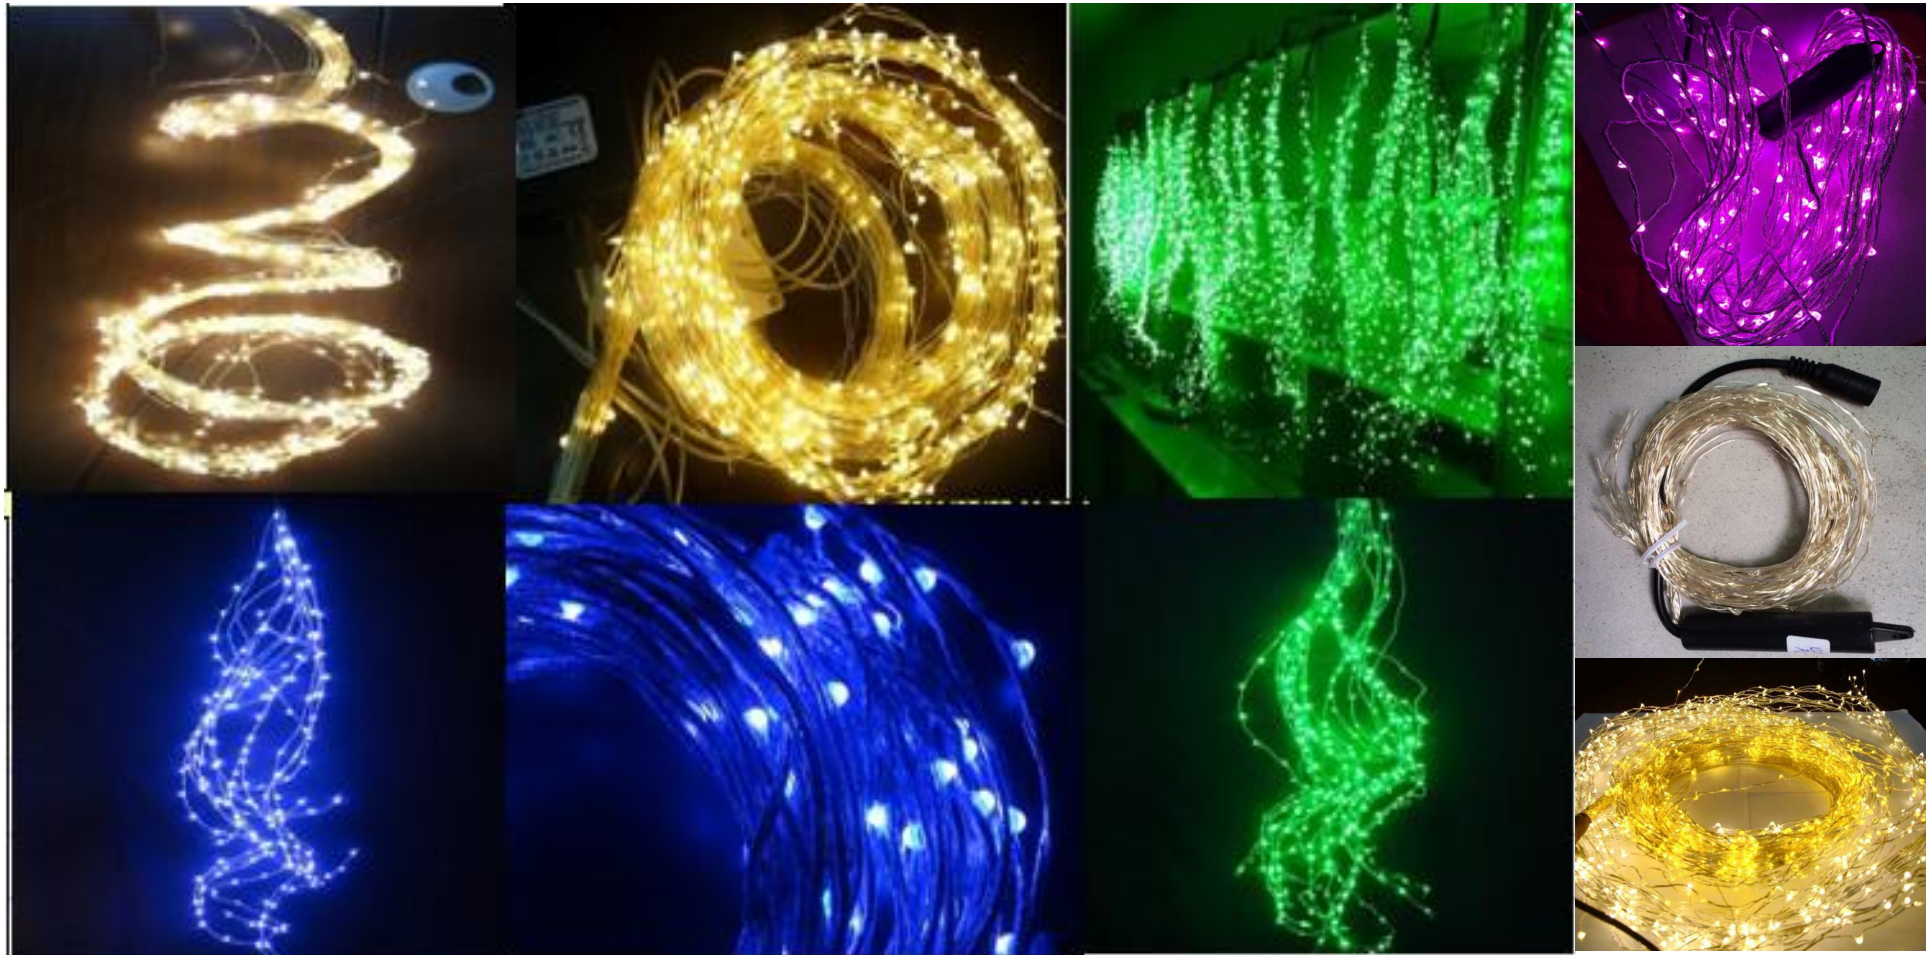

Light String program

► Fairy Light Stringss

Good material get the best lights