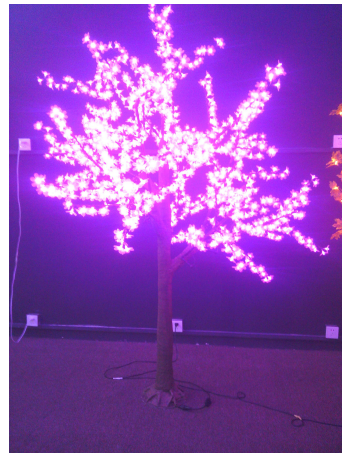

3D motif

We just do what you want

Play Light program

▶ E27 Play Light

Just do the best play light

Play Light program

- Molded Play Light **It is not the best, but the color is the best**

Tree / Flower program

Tree lights

Let we light up your city in the night

Tree / Flower program

Flower lights

Let the flowers light up your world

Net light program

Various Net light

To use the limited budget to get the best work