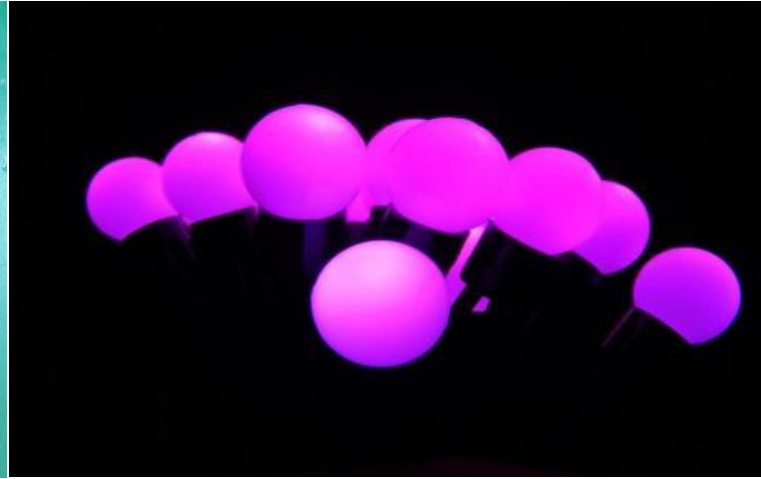

3D motif

We just do what you want

Play Light program

▶ E27 Play Light

Just do the best play light

Play Light program

- Molded Play Light **It is not the best, but the color is the best**

Tree / Flower program