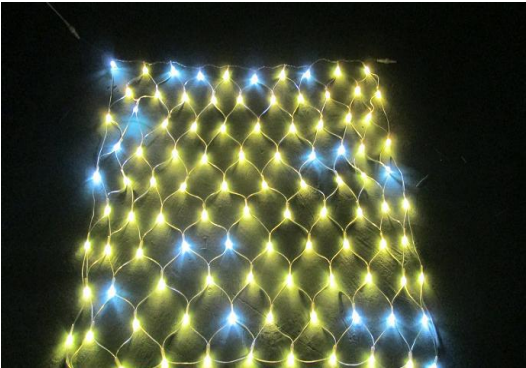

3D motif

We just do what you want

Play Light program

▶ E27 Play Light

Just do the best play light

Play Light program

- Molded Play Light **It is not the best, but the color is the best**

Tree / Flower program

Tree lights

Let we light up your city in the night

Tree / Flower program

Flower lights

Let the flowers light up your world

Net light program

Various Net light

To use the limited budget to get the best work

City decoration Program

Street decoration

Show time

City decoration Program

Block decoration

Show time

City Lighting decoration Program

Show time