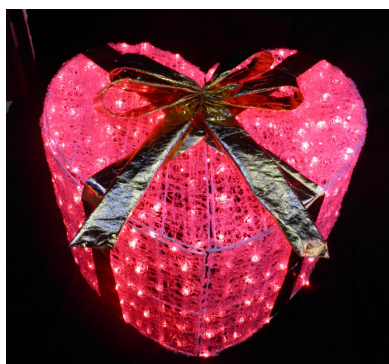

3D motif

We just do what you want

Play Light program

▶ E27 Play Light

Just do the best play light

Play Light program

- Molded Play Light **It is not the best, but the color is the best**

Tree / Flower program