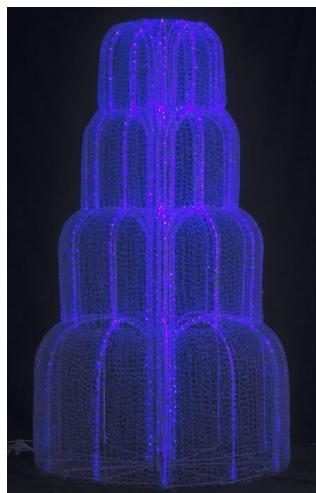

Light String program

Curtain Light Strings

IP55 connection

Light String program

Light string with caps

Various caps available

Light String program

Sealed LED Strings

Well connection with real color

Light String program

► Fairy Light Stringss

Good material get the best lights

Motif program

2D Motif

You give us the idea and we offer you a great Motif

Motif program

3D motif

We just do what you want

Play Light program

▶ E27 Play Light

Just do the best play light

Play Light program

- Molded Play Light **It is not the best, but the color is the best**

Tree / Flower program